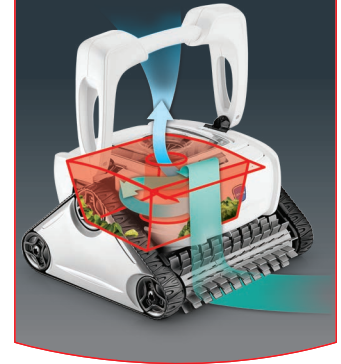

## TRANSPARENT LID

Takes the guesswork out of knowing when to empty the canister.

## SURFACE CONTROL SYSTEM™

Adjust pool surface type for optimal wall climbing.

## PUSH 'N' GO™ FILTER CANISTER

Easy debris removal. Never touch debris again!